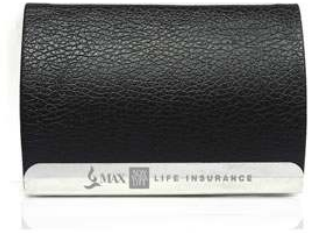

HJ-212

METAL-BALL-PEN

H-217

PREMIUM NAME CARD HOLDER

BUSINESS VISITING CARD HOLDER

9034

VISITING CARD HOLDER

1102

VISITING CARD HOLDER

2111C

VISITING CARD HOLDER

9033-1

VISITING CARD HOLDER

C1010

DUAL VISITING CARD HOLDER

H-1123