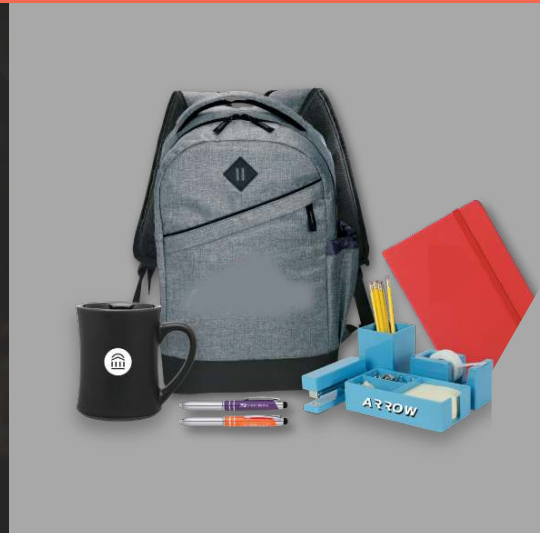

PREMIUMS CATALOGUE

CORPORATE GIFTING
EVENT MANAGEMENT